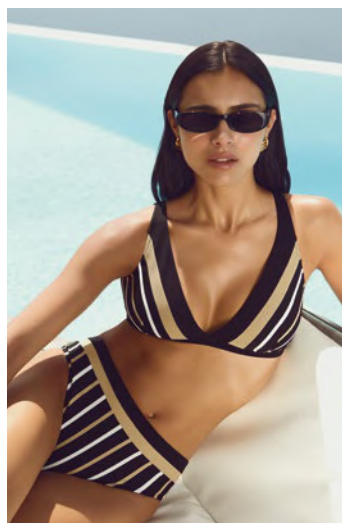

ATENA   **PAGE 3**   **PAGE 4**   **PAGE 5**   **PAGE 7**   **NO PAGE**

3083-1
40-48 C
40-48 D

3083-2
40-48

3277
40-52 C
40-50 D

3014-1
40-48 C
40-48 D

3014-2
40-48

3229
40-48 C

3394
S-XXL